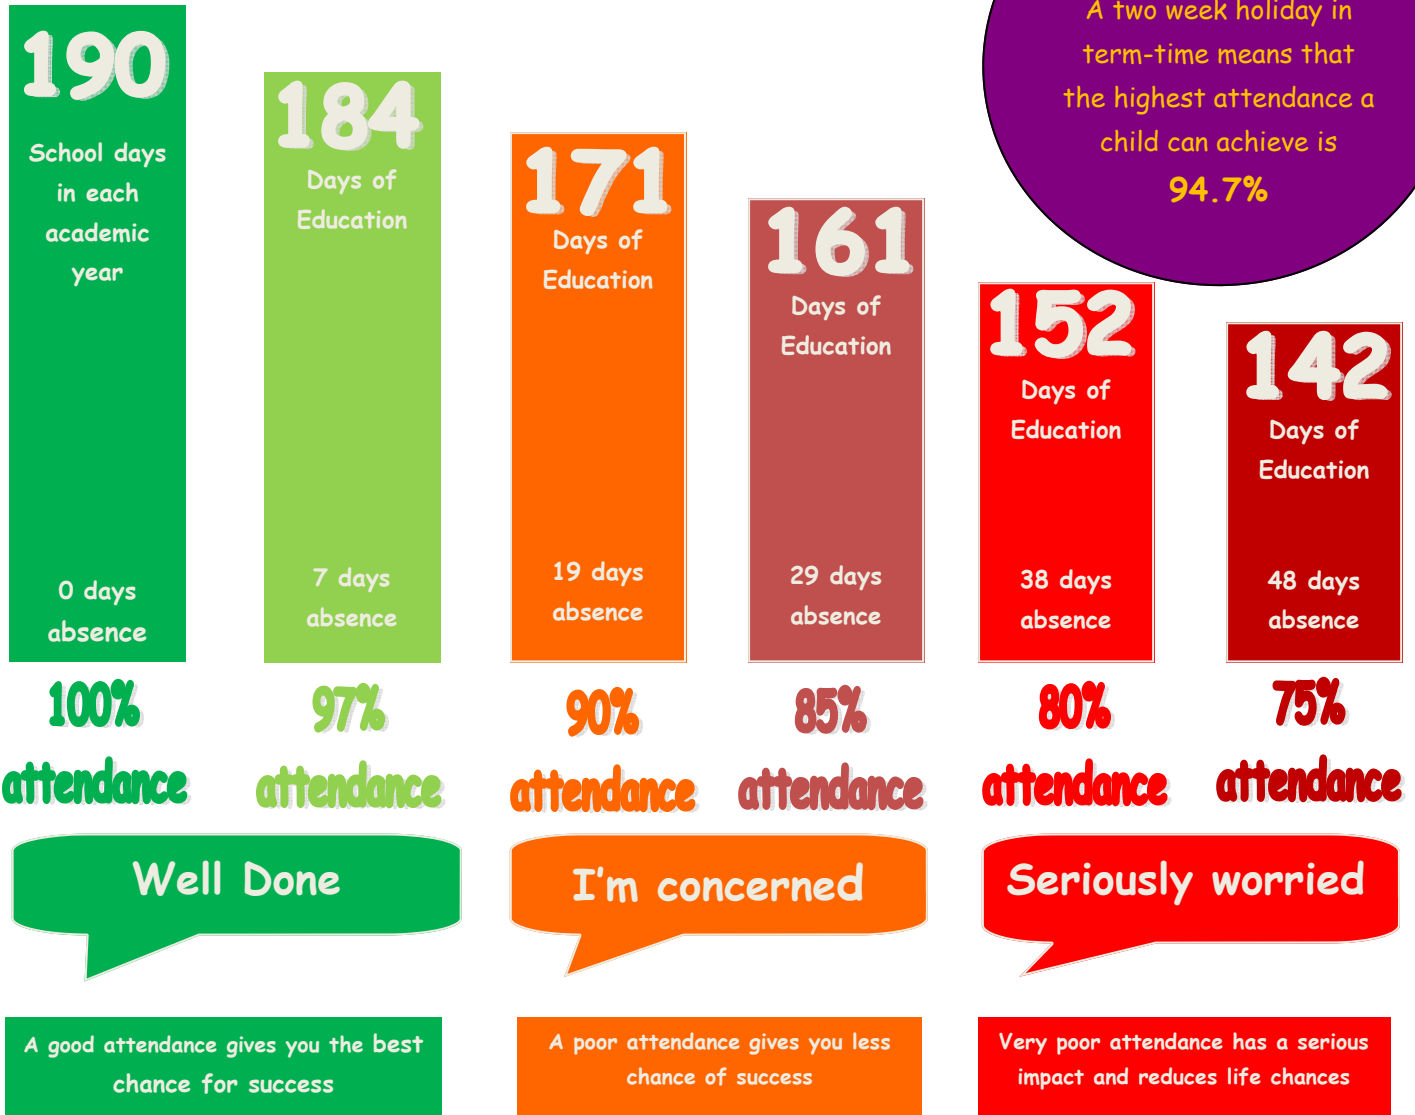

# Good attendance at St. John Bosco RC Primary School means.....

Being in school at least 97% of the time or 184 to 190 days

## REMEMBER

Your education is important—don't miss out!

**Did you know?**  
A two week holiday in term-time means that the highest attendance a child can achieve is **94.7%**